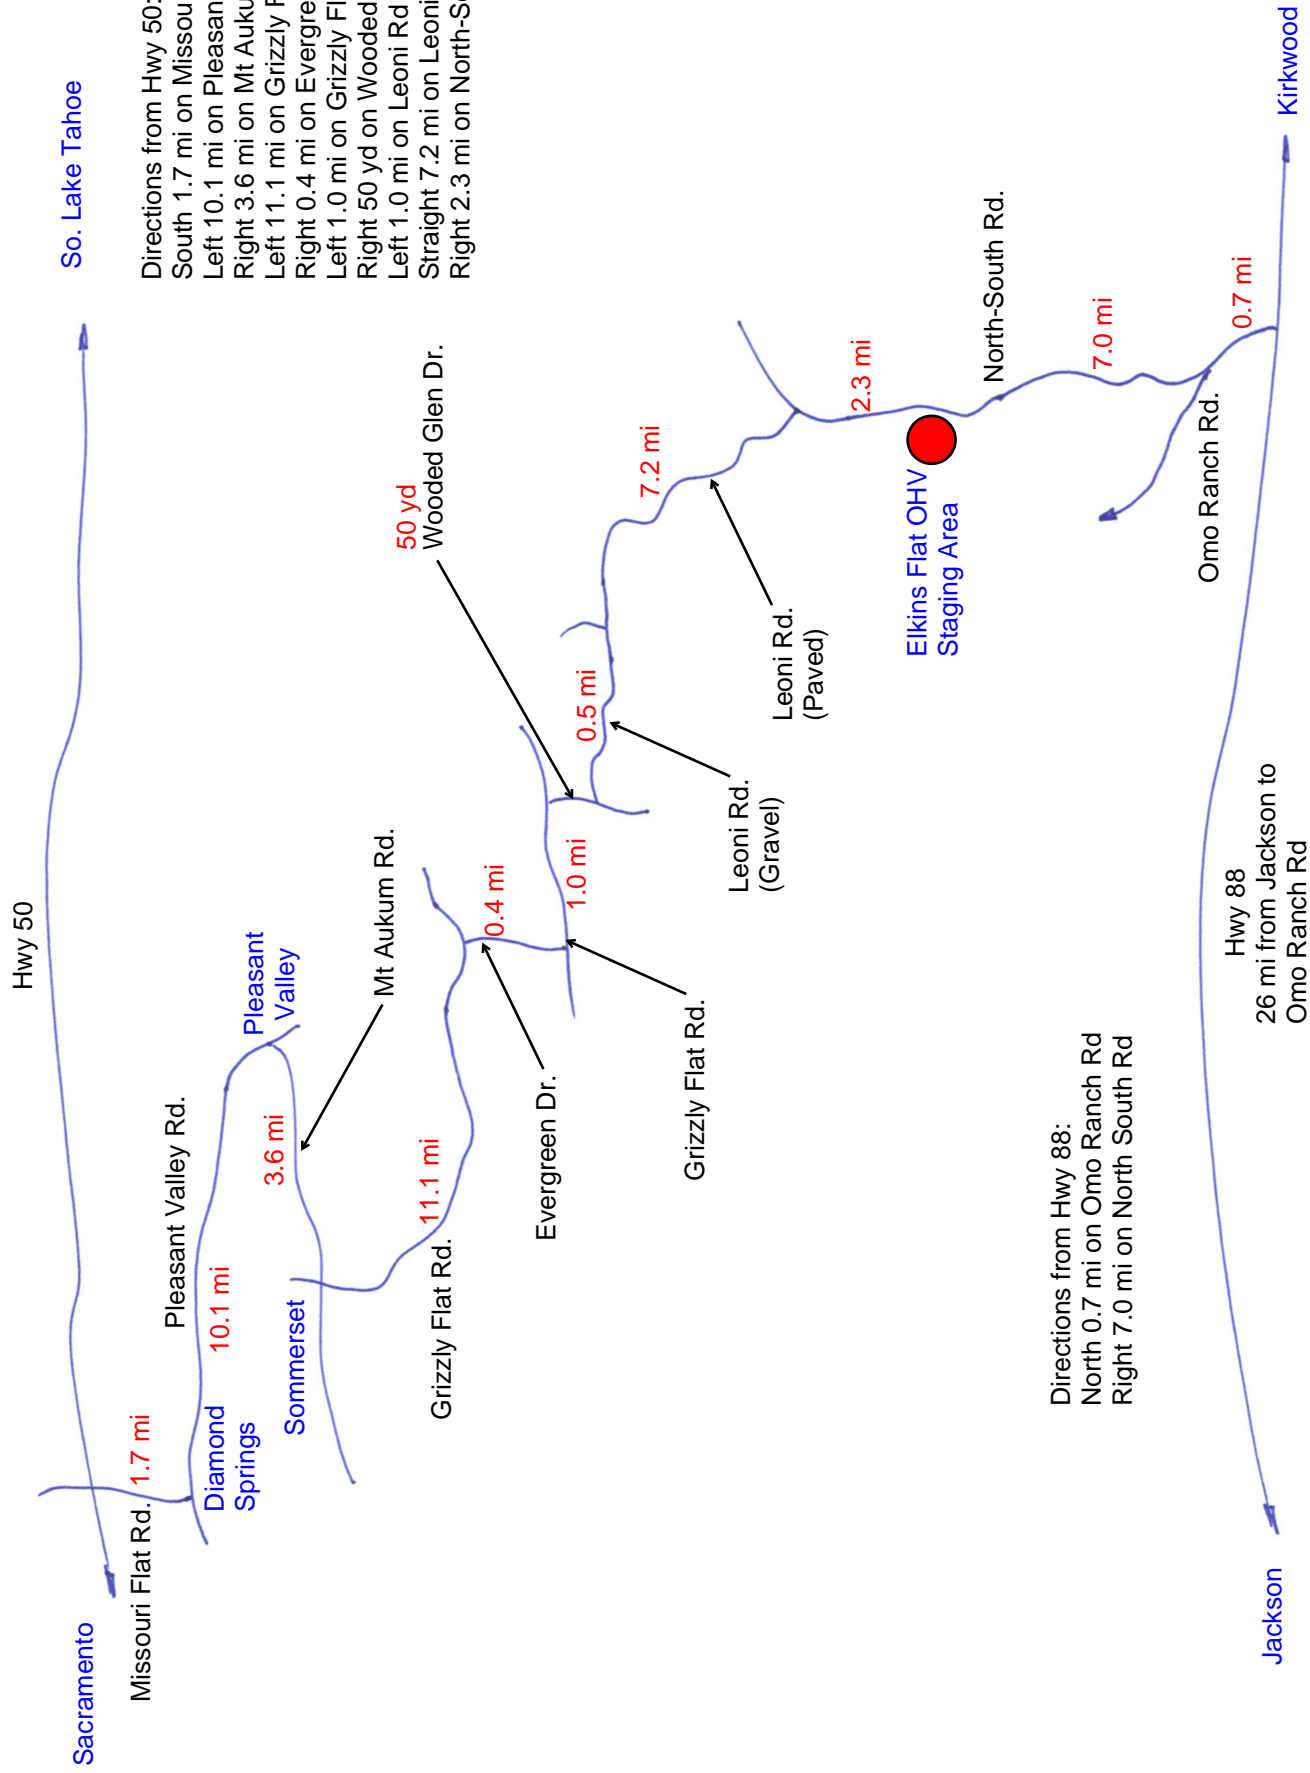

# Directions to Polka Dots MC 49er Enduro Held at Elkins Flat OHV Area

So. Lake Tahoe

Directions from Hwy 50:  
 South 1.7 mi on Missouri Flat Rd  
 Left 10.1 mi on Pleasant Valley Rd  
 Right 3.6 mi on Mt Aukum Rd  
 Left 11.1 mi on Grizzly Flat Rd  
 Right 0.4 mi on Evergreen Dr  
 Left 1.0 mi on Grizzly Flat Rd  
 Right 50 yd on Wooded Glen Dr  
 Left 1.0 mi on Leoni Rd (Gravel)  
 Straight 7.2 mi on Leoni Rd (Paved)  
 Right 2.3 mi on North-South Rd

Directions from Hwy 88:  
 North 0.7 mi on Omo Ranch Rd  
 Right 7.0 mi on North South Rd

Hwy 88  
 26 mi from Jackson to  
 Omo Ranch Rd