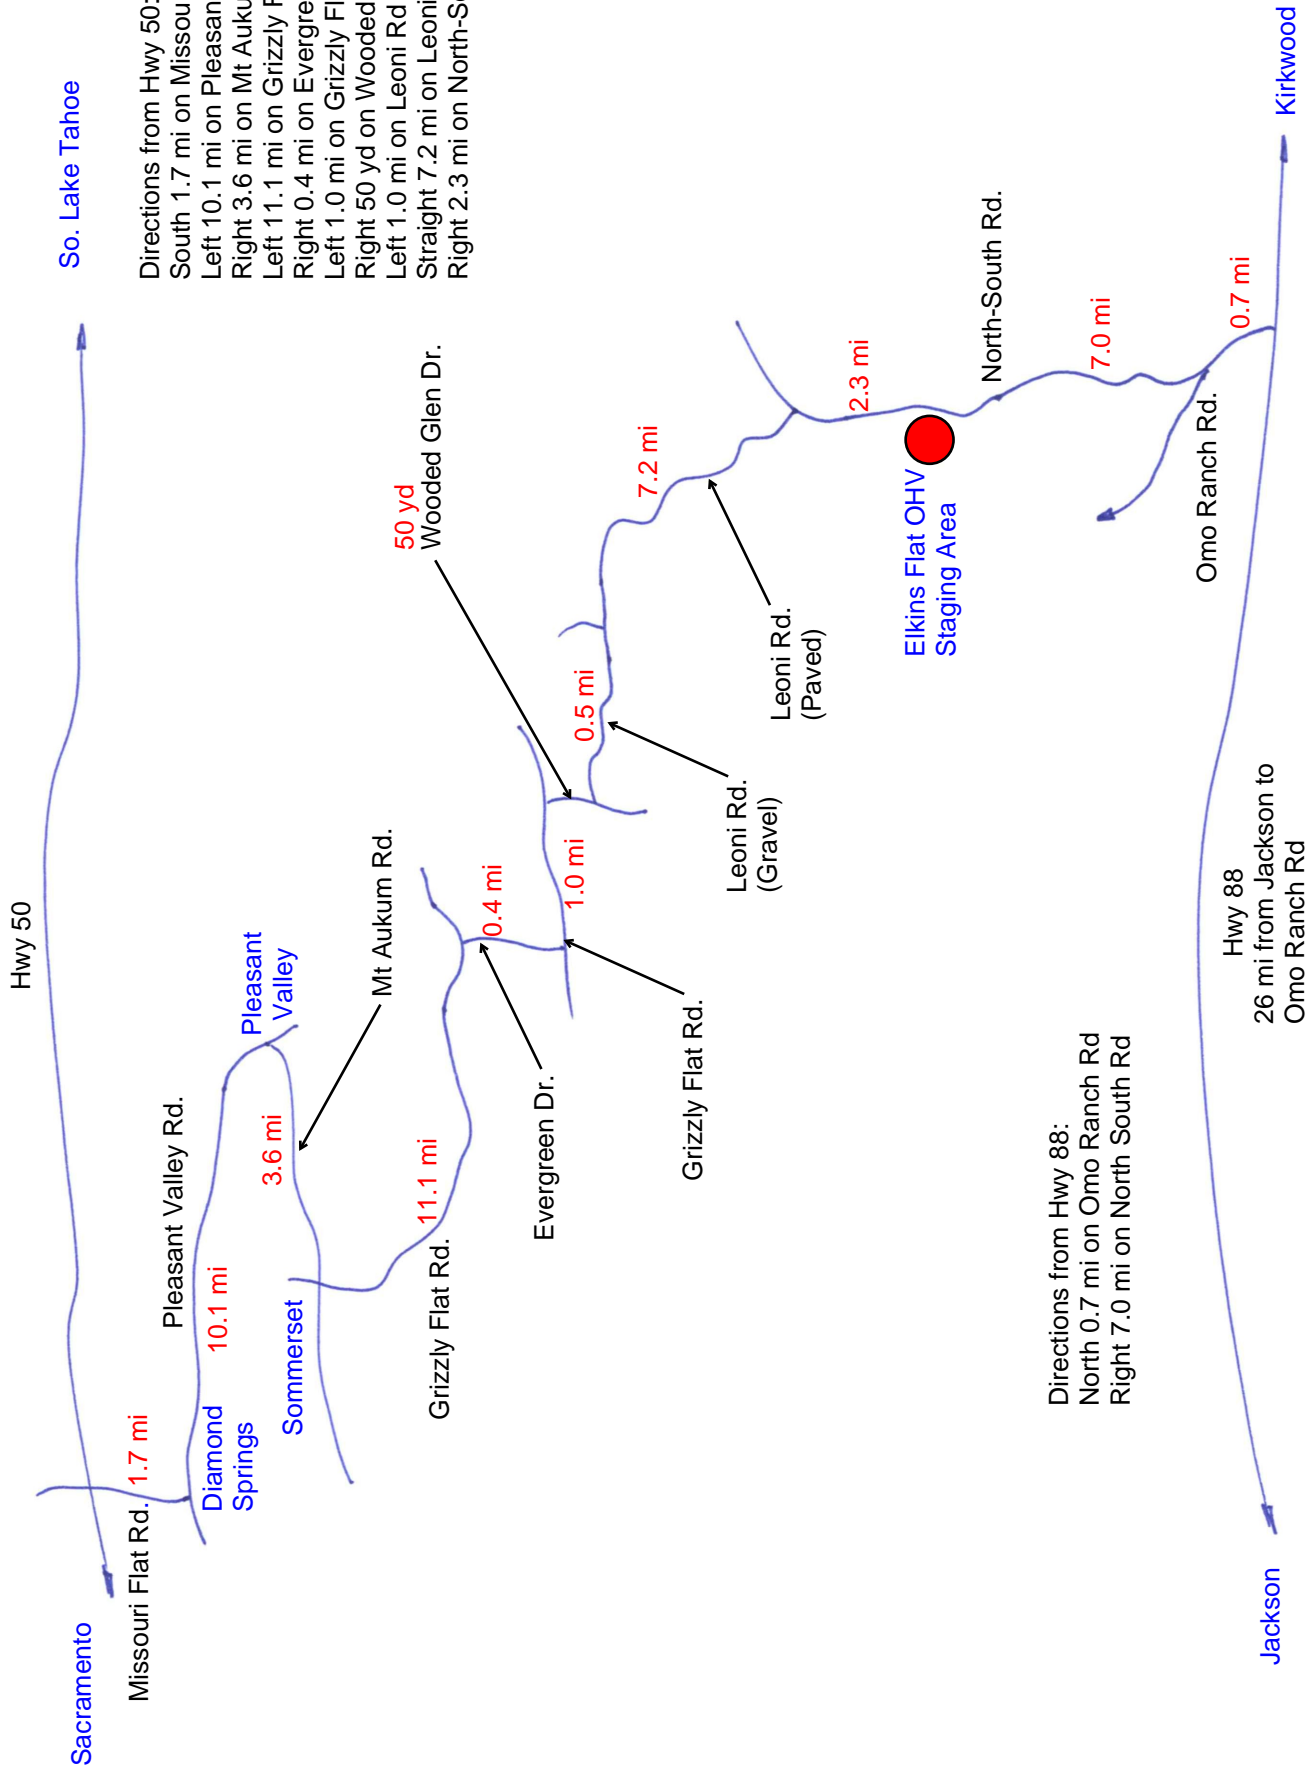

# Directions to Polka Dots MC 49er Enduro Held at Elkins Flat OHV Area

So. Lake Tahoe

Directions from Hwy 50:  
 South 1.7 mi on Missouri Flat Rd  
 Left 10.1 mi on Pleasant Valley Rd  
 Right 3.6 mi on Mt Aukum Rd  
 Left 11.1 mi on Grizzly Flat Rd  
 Right 0.4 mi on Evergreen Dr  
 Left 1.0 mi on Grizzly Flat Rd  
 Right 50 yd on Wooded Glen Dr  
 Left 1.0 mi on Leoni Rd (Gravel)  
 Straight 7.2 mi on Leoni Rd (Paved)  
 Right 2.3 mi on North-South Rd

Directions from Hwy 88:  
 North 0.7 mi on Omo Ranch Rd  
 Right 7.0 mi on North South Rd

Hwy 88  
 26 mi from Jackson to  
 Omo Ranch Rd